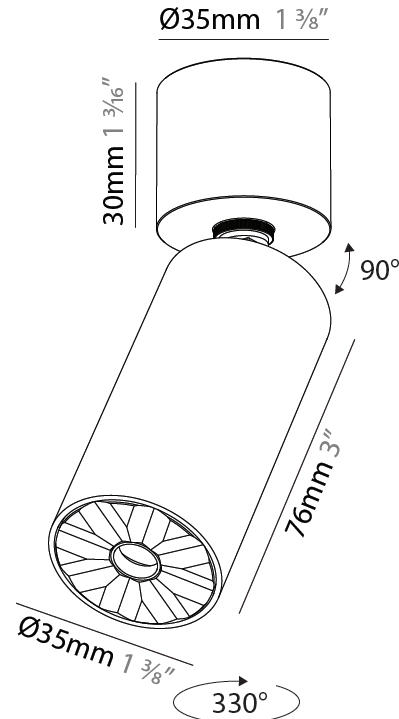

1. To build a product code in our configurator select the specify button on the base model # product page
2. To build a manual product code on this datasheet choose from the options listed below in blue font and add the suffix to the base model #

GENERAL

Series: Studio Collection
Subseries: Studio Collection 2
Partner: Prolicht
Division: Architectural
Installation: Surface
Product Type: Ceiling Surface
Mounting Location: Ceiling
Light Distribution: Direct

PHYSICAL

Aperture Sizes - Downlights: 1"
Shape: Cylinder
Diameter (mm): 35
Diameter (in): 1 3/8"
Height (mm): 76
Height (in): 3
Weight (kg): 0.147
Fixture Finish: ALU / PBR
Fixture Material: Extruded Aluminum

ELECTRICAL

Lamp Type: LED (Zhaga Standard)
Input Wattage (W): 6
Total Output Wattage (W): 5.4
Dimming: Tri-Mode (Non-Dimming and Phase Dimming (120Vac only) and 0-10V Dimming)
Driver Included: No
Driver Location: Remote
Driver Type: Constant Current - Universal
Driver Class: Class 2
Housing: ENCP3
Input Voltage (V): 120 - 277
Constant Current (MA): 500

LED

Color Temperature (°K): 2700 / 3000 / 3500 / 4000
Max. Delivered Lumen (lm): 235 / 252 / 316 / 270
Nominal Lumen (lm): 372 / 399 / 500 / 427
CRI: >90 CRI
Lamp Life (hrs): 50000

OPTICAL

Beam Angle: 34 / 52
Adjustability: Rotational 330°; Tilt 90°

RATINGS AND CERTIFICATIONS

Certified By: CSA Certified to UL and CSA Standards
IP rating: IP40