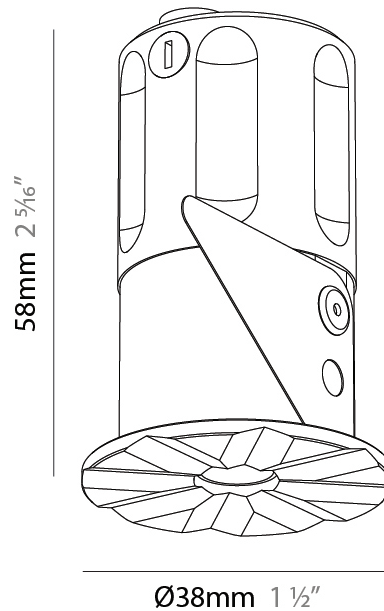

GENERAL

Series: Studio Collection
Subseries: Studio Collection 2
Partner: Prolicht
Division: Architectural
Installation: Recessed
Product Type: Downlight
Mounting Location: Ceiling
Light Distribution: Direct

PHYSICAL

Aperture Sizes - Downlights: 1"
Shape: Round
Diameter (mm): 35
Diameter (in): 1 3/8
Height (mm): 76
Height (in): 3
Ceiling Thickness (mm): 1 - 30
Ceiling Thickness (in): 1/16 - 1 3/16
Min. Recessing Depth (mm): 70
Min. Recessing Depth (in): 2 3/4
Weight (kg): 0.057
Fixture Finish: [ALU / PBR](#)
Fixture Material: Extruded Aluminum
Cut-out Measurements: 32mm/1 1/4" Diameter

ELECTRICAL

Lamp Type: LED (Zhaga Standard)
Input Wattage (W): 5
Total Output Wattage (W): 4.5
Dimming: Tri-Mode (Non-Dimming and Phase Dimming (120Vac only) and 0-10V Dimming)
Driver Included: No
Driver Location: Remote
Driver Type: Constant Current - Universal
Driver Class: Class 2
Input Voltage (V): 120 - 277
Constant Current (MA): 350

LED

Color Temperature (*K): [2700 / 3000 / 3500 / 4000](#)
Max. Delivered Lumen (lm): 242 / 256 / 270 / 277
Nominal Lumen (lm): 382 / 405 / 427 / 438
CRI: >90 CRI
Lamp Life (hrs): 50000

OPTICAL

Beam Angle: [34 / 52](#)

RATINGS AND CERTIFICATIONS

Certified By: CSA Certified to UL and CSA Standards
IP rating: IP40