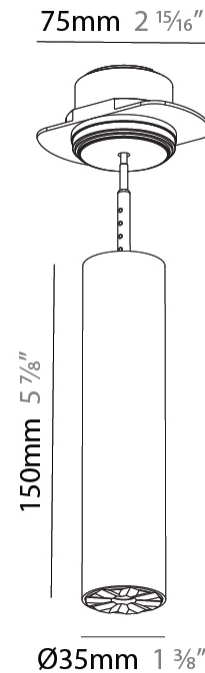

GENERAL

Series: Studio Collection
Subseries: Studio Collection 2
Partner: Prolicht
Division: Architectural
Installation: Suspension
Product Type: Pendant
Mounting Location: Ceiling
Light Distribution: Direct

PHYSICAL

Shape: Cylinder
Diameter (mm): 35
Diameter (in): 1 3/8
Height (mm): 150
Height (in): 5 7/8
Weight (kg): 0.38
Fixture Finish: SSR / BKV / CWI / CRY / HAB / UFT / ITA / RUA / FTG / MYG / LOD / PUS / FRO / FUP / KIA / POP / BLS / SPG / MEY / GOH / CHC / COM / ABZ / JAG / OBR / MOS / ROR
Accent Finish: ALU / PBR
Fixture Material: Extruded Aluminum
Cut-out Measurements: 45mm/1 3/4" Diameter

ELECTRICAL

Lamp Type: LED (Zhaga Standard)
Input Wattage (W): 6
Total Output Wattage (W): 5.4
Dimming: Tri-Mode (Non-Dimming and Phase Dimming (120Vac only) and 0-10V Dimming)
Driver Included: No
Driver Location: Remote
Driver Type: Constant Current - Universal
Driver Class: Class 2
Housing: ENCP3
Input Voltage (V): 120 - 277
Constant Current (MA): 500

LED

Color Temperature (°K): 2700 / 3000 / 3500 / 4000
Max. Delivered Lumen (lm): 310 / 328 / 347 / 356
Nominal Lumen (lm): 460 / 487 / 514 / 528
CRI: >90 CRI
Lamp Life (hrs): 50000

OPTICAL

Beam Angle: 32 / 58

RATINGS AND CERTIFICATIONS

Certified By: CSA Certified to UL and CSA Standards
IP rating: IP40

PROJECT
TYPE
SPECIFIER
QUANTITY
DATE