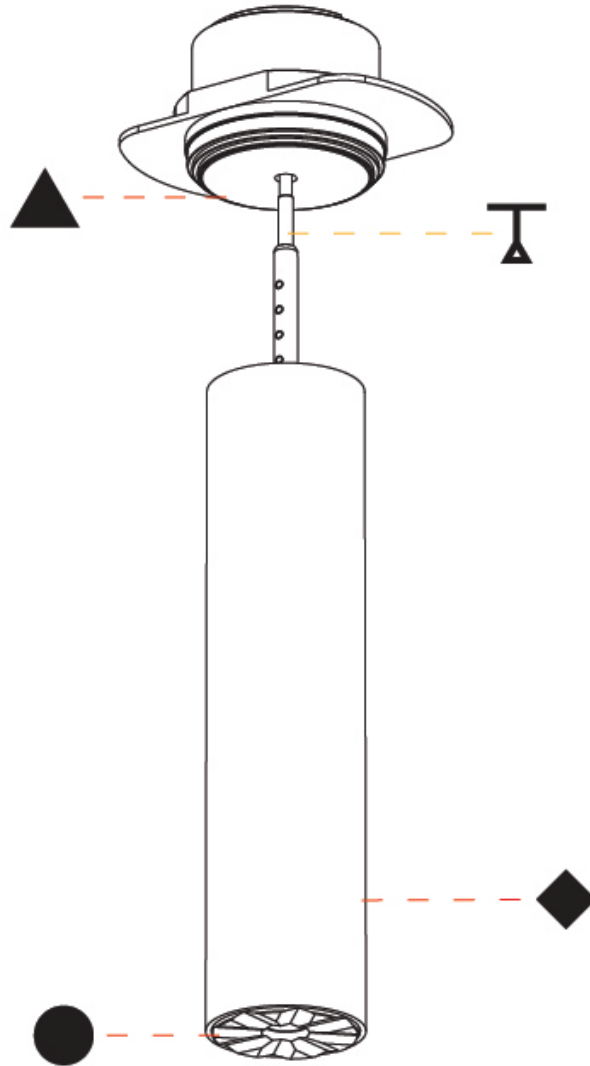

STUDIO COLLECTION 2 SUSPENSION

A300803-

PROJECT	_____
TYPE	_____
SPECIFIER	_____
QUANTITY	_____
DATE	_____

A