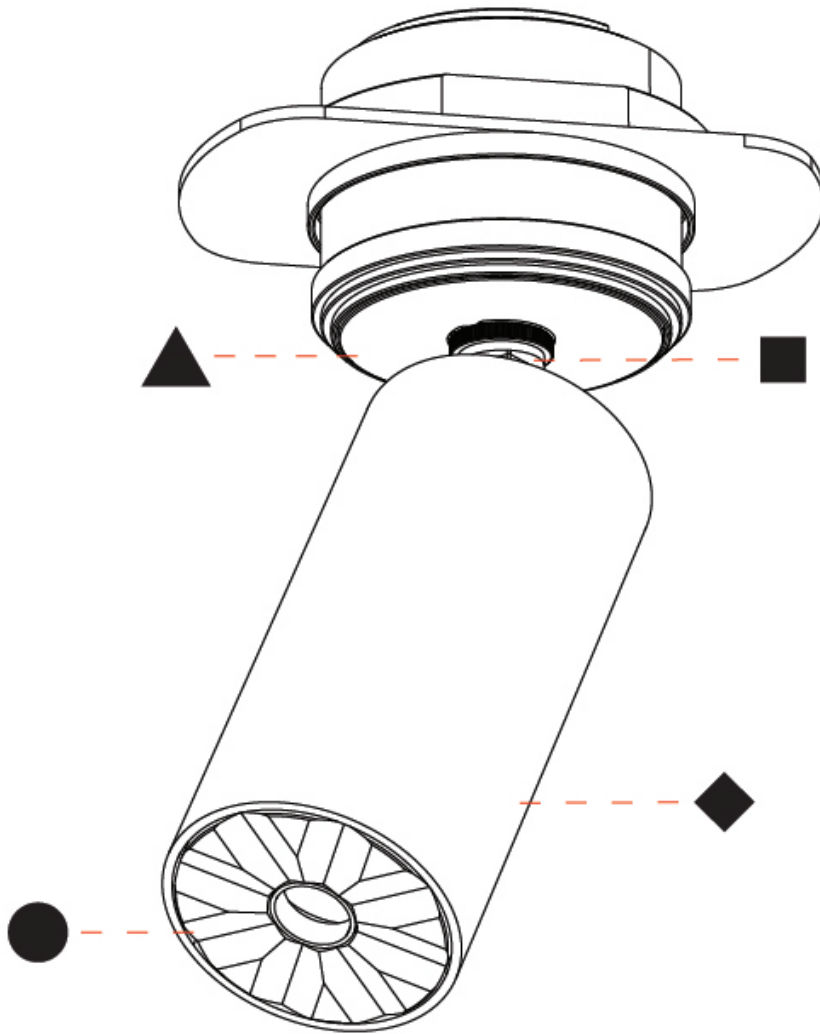

STUDIO COLLECTION 2 TRIMLESS

A350130-

PROJECT	_____
TYPE	_____
SPECIFIER	_____
QUANTITY	_____
DATE	_____

A