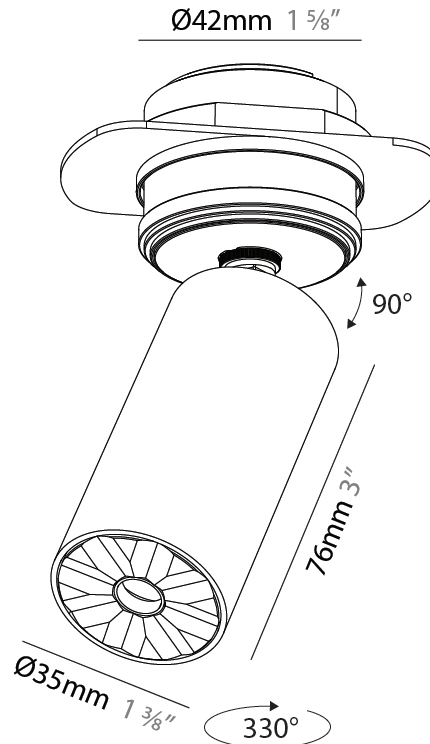

GENERAL

Series: Studio Collection
Subseries: Studio Collection 2
Partner: Prolicht
Division: Architectural
Installation: Trimless
Product Type: Spots
Mounting Location: Ceiling
Light Distribution: Direct

PHYSICAL

Aperture Sizes - Downlights: 1"
Shape: Cylinder
Diameter (mm): 35
Diameter (in): 1 3/8
Height (mm): 76
Height (in): 3
Ceiling Thickness (mm): 10 - 30
Ceiling Thickness (in): 3/8 - 1 3/16
Min. Recessing Depth (mm): 40
Min. Recessing Depth (in): 1 9/16
Weight (kg): 0.157
Fixture Finish: ALU / PBR
Fixture Material: Extruded Aluminum
Cut-out Measurements: 45mm/1 3/4" Diameter

ELECTRICAL

Lamp Type: LED (Zhaga Standard)
Input Wattage (W): 6
Total Output Wattage (W): 5.4
Dimming: Tri-Mode (Non-Dimming and Phase Dimming (120Vac only) and 0-10V Dimming)
Driver Included: No
Driver Location: Remote
Driver Type: Constant Current - Universal
Driver Class: Class 2
Housing: ENCP3
Input Voltage (V): 120 - 277
Constant Current (MA): 500

LED

Color Temperature (°K): 2700 / 3000 / 3500 / 4000
Max. Delivered Lumen (lm): 235 / 252 / 316 / 270
Nominal Lumen (lm): 372 / 399 / 500 / 427
CRI: >90 CRI
Lamp Life (hrs): 50000

OPTICAL

Beam Angle: 34 / 52
Adjustability: Rotational 330°; Tilt 90°

RATINGS AND CERTIFICATIONS

Certified By: CSA Certified to UL and CSA Standards
IP rating: IP40